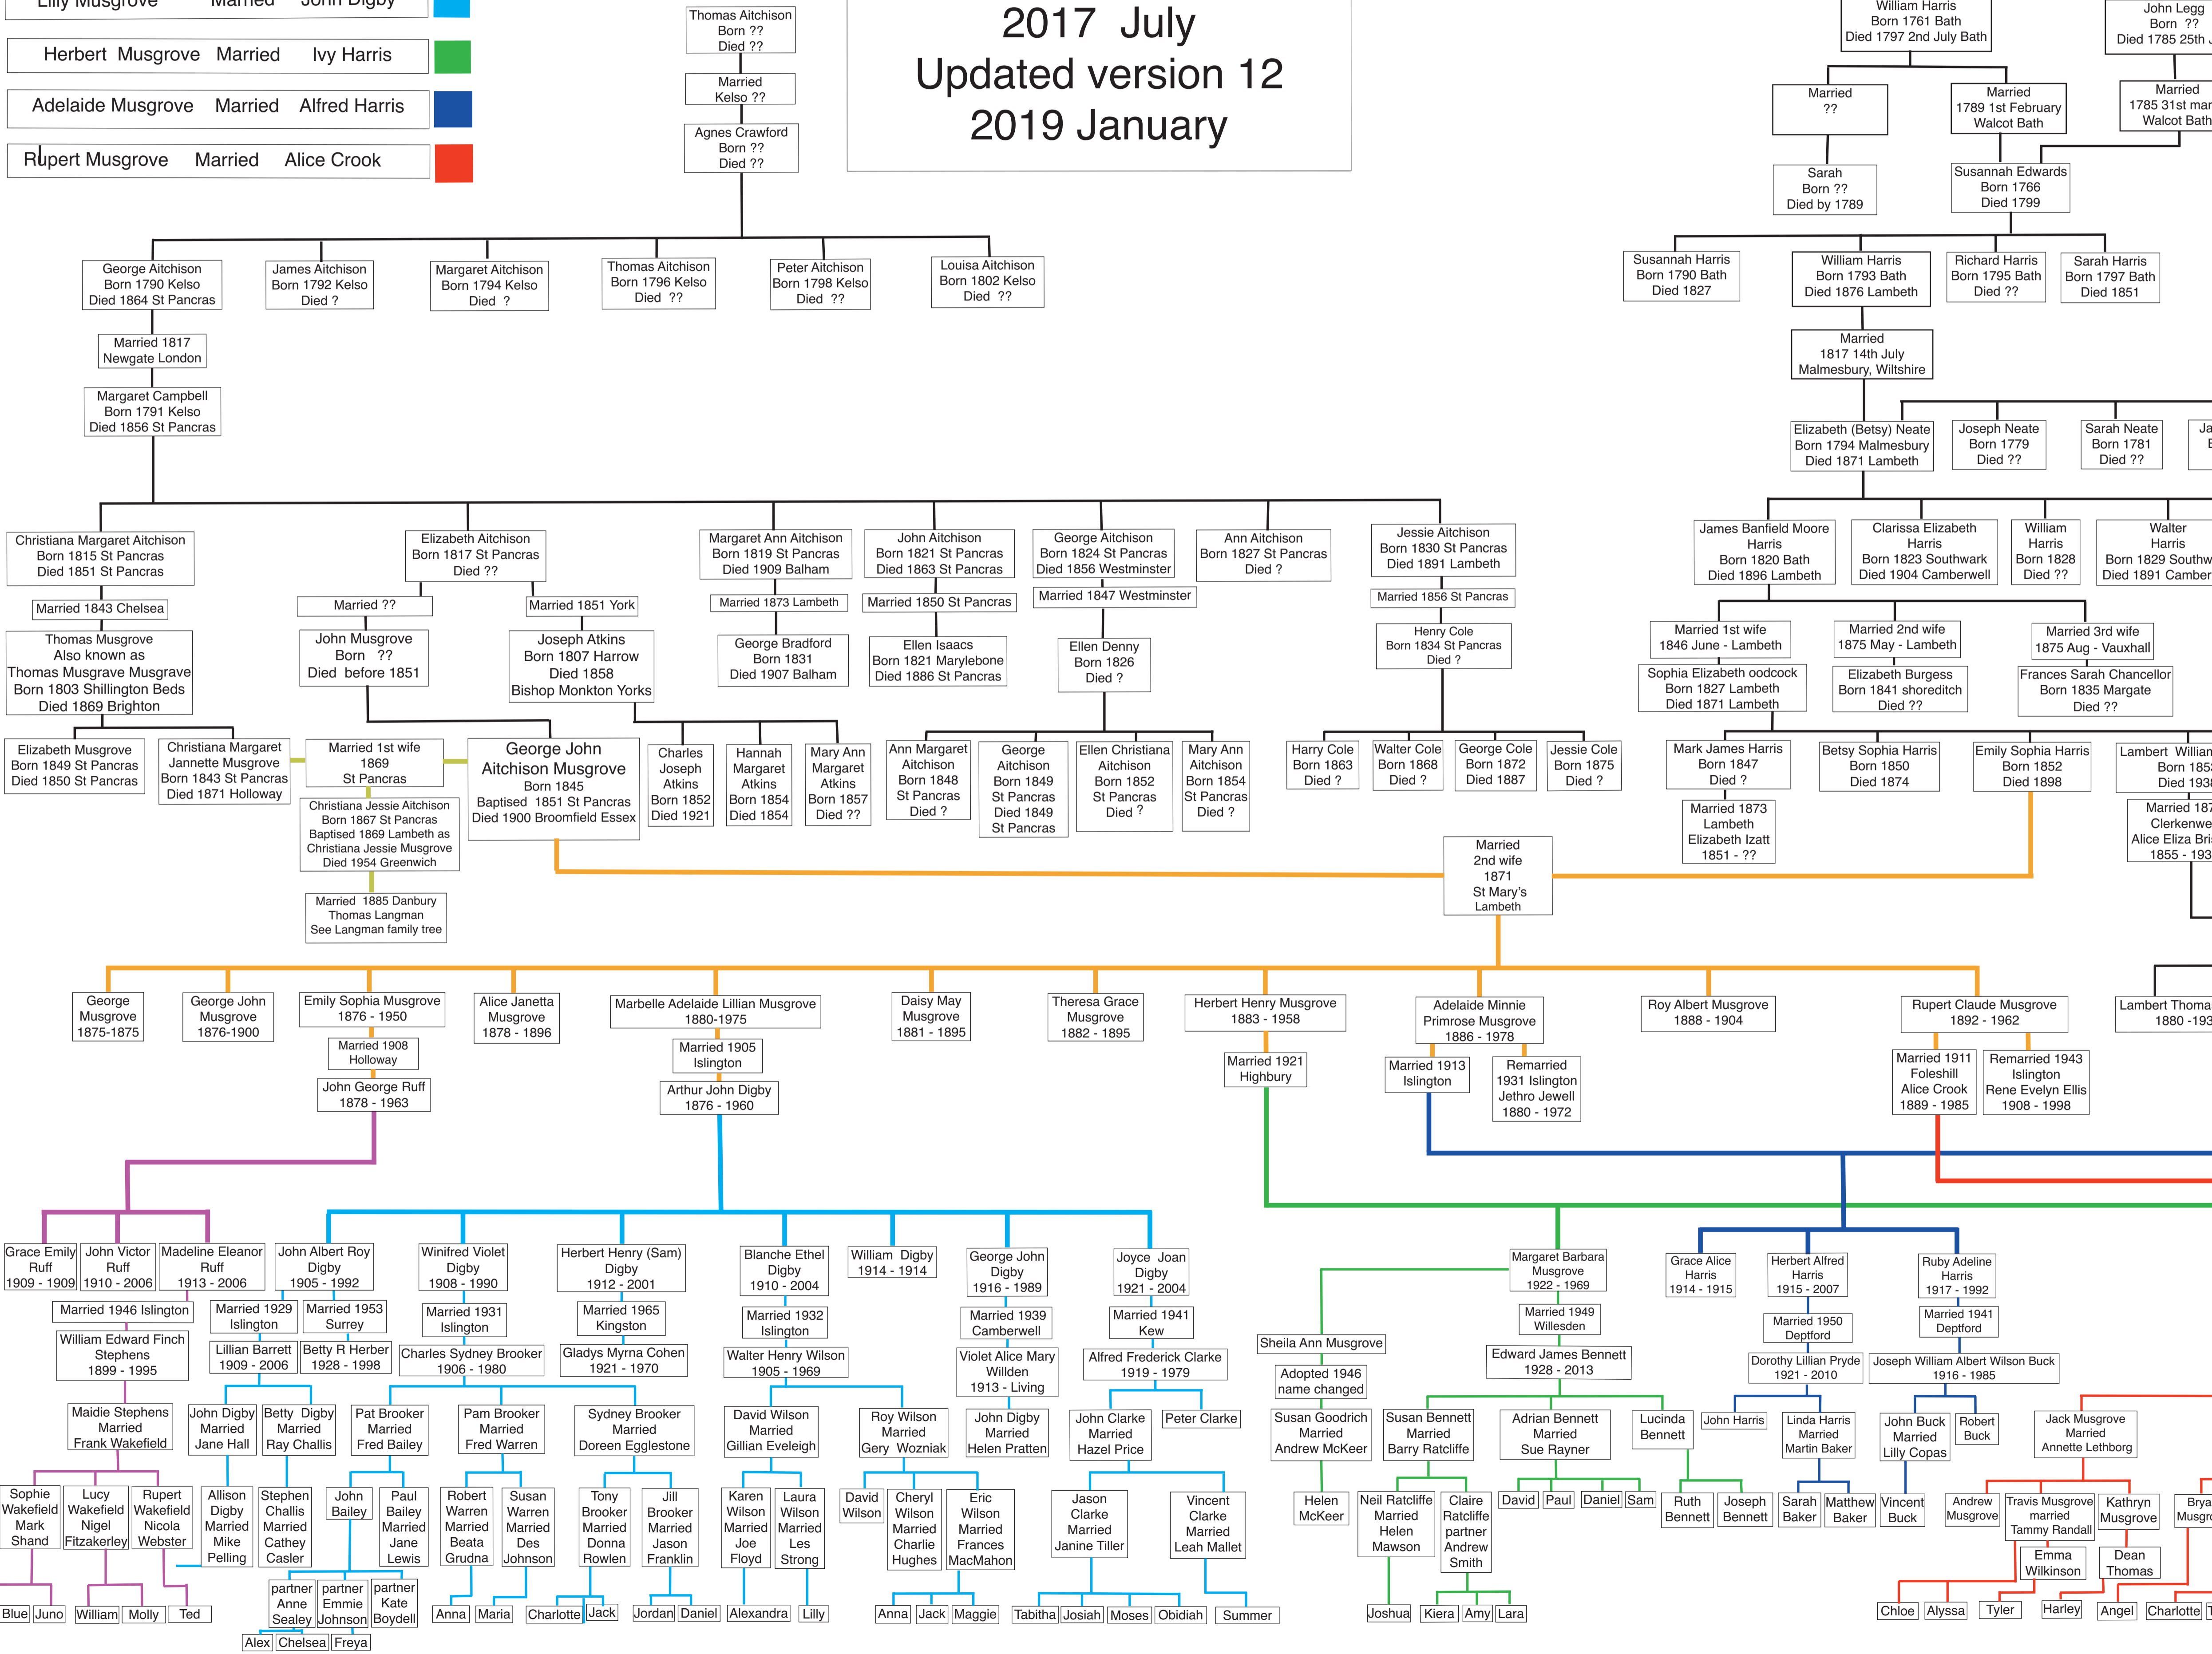

Musgrove Family Tree

- George Musgrove Married Christiana Musgrove
- George Musgrove Married Emily Harris
- Emily Musgrove Married John Ruff
- Lilly Musgrove Married John Digby
- Herbert Musgrove Married Ivy Harris
- Adelaide Musgrove Married Alfred Harris
- Rupert Musgrove Married Alice Crook

Family Tree compiled
2017 July
Updated version 12
2019 January

Alex Chelsea Freya