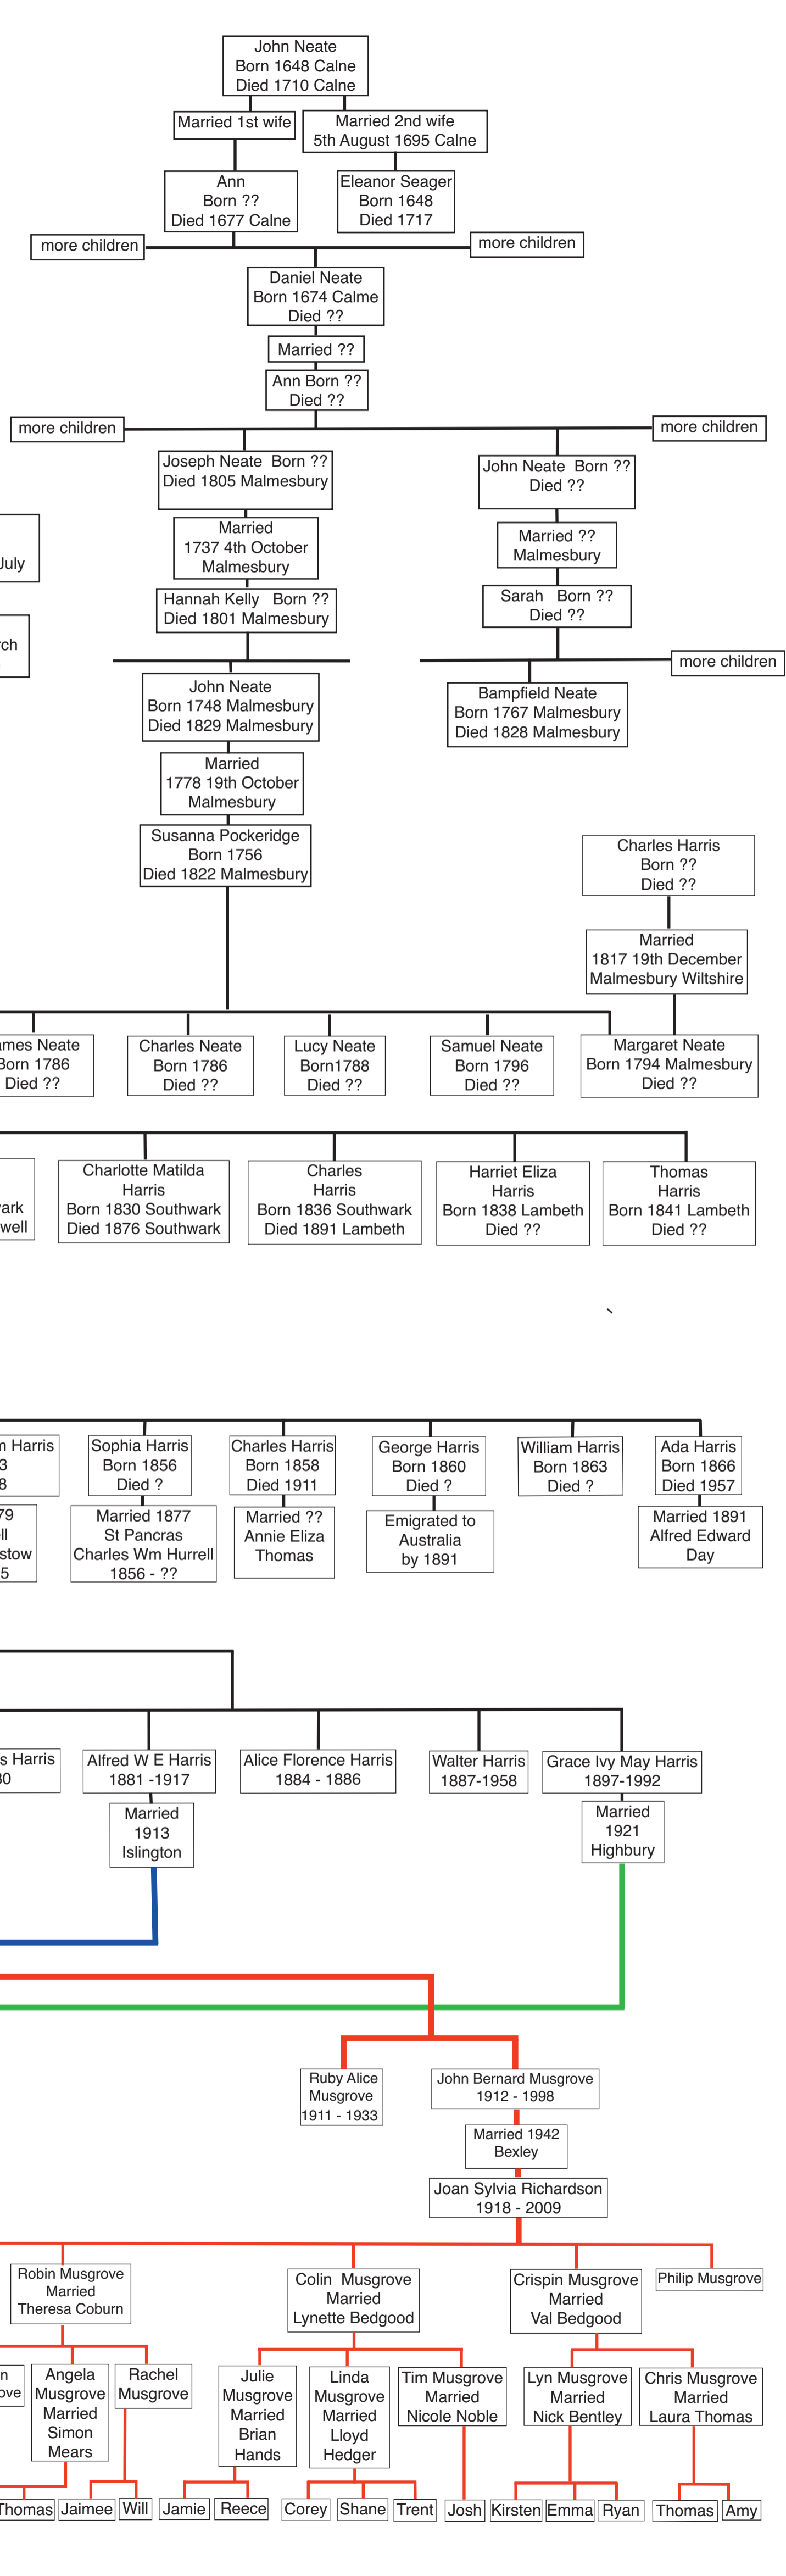

Musgrove Family Tree

- George Musgrove Married Christiana Musgrove
- George Musgrove Married Emily Harris
- Emily Musgrove Married John Ruff
- Lilly Musgrove Married John Digby
- Herbert Musgrove Married Ivy Harris
- Adelaide Musgrove Married Alfred Harris
- Rupert Musgrove Married Alice Crook

Family Tree compiled
2017 July
Updated version 12
2019 January

Alex Chelsea Freya